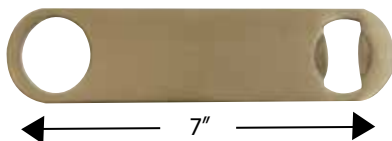

Snap-Down Champagne Stopper

BULK Item # CSTOPPER

- 24/pak \$28.80

SUGGESTED RETAIL \$1.99

Bartender's Bottle Opener

BULK Item # BAROPENER

- 6 @ \$1.95 ea.
- 12 @ \$1.85 ea.
- 24 @ \$1.75 ea.

SUGGESTED RETAIL \$2.99