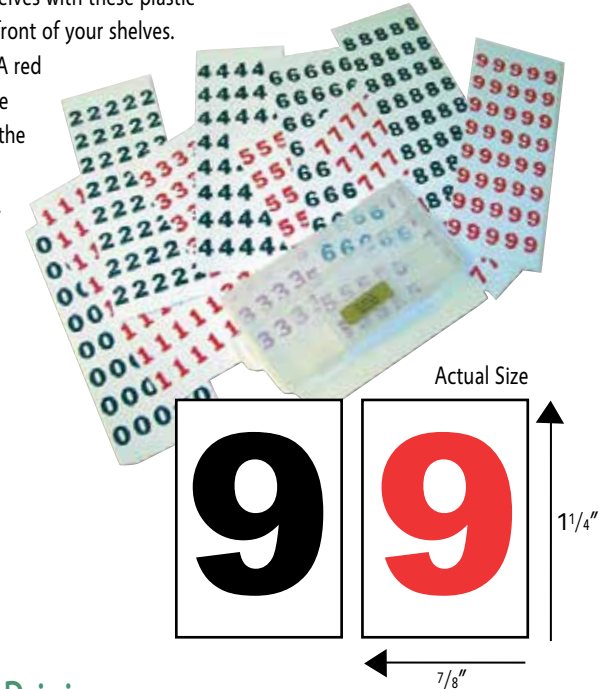

Shelf Price Numbers

Display the prices of the items on your shelves with these plastic numbers that fit into the channel on the front of your shelves.

Shelf numbers are 1 1/4" high x 7/8" wide. A red number is printed on one side of the white plastic, and a black number is printed on the other side. Sets are sold as 100 of each number 0-9 and come with a storage box. Individual numbers are sold 100/pak.

Item # SPN

Set of Numbers 0-9

1 set $85.00

Item # SPNI

Sold as Individual Numbers.

Please specify the number.

100/pak $9.00

Plastic Shelf Clips for Pricing

These clear plastic clips hook around the basket shelves in your cooler to display the price of the item. Flat panel fronts for UPC stickers and channel fronts for price numbers are both available at the same price. Shelf clips are 3 1/2" x 1 1/4".

Item # SHCLIP-F

Flat Panel for UPC stickers.

50/bag $16.00

100/bag $30.00

Item # SHCLIP-CR

Channel Front for plastic price numbers.

The expandable ring clip will fit most basket style shelves.

50/bag $16.00

100/bag $30.00