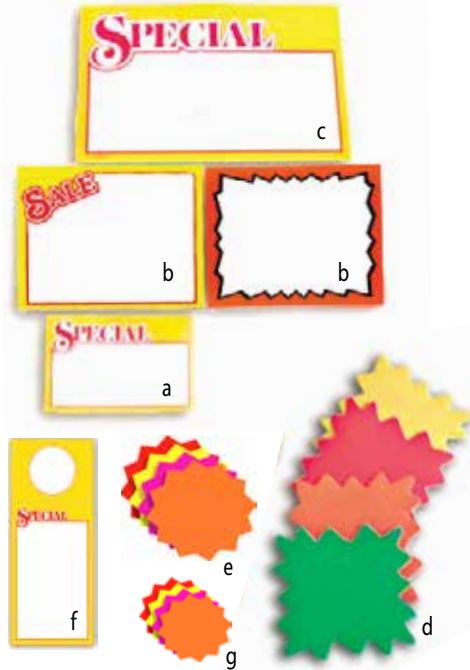

Price Signs

FOR IN-STORE ADVERTISING

Bright signs help you to advertise your BEST prices.
Design graphics may vary.