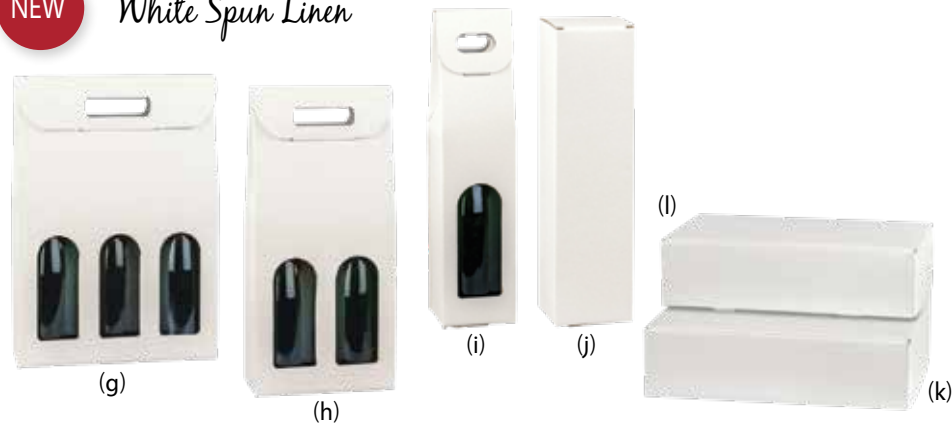

White Spun Linen

Item #	Description	Size	Case Pack	Price
White Spun Linen Collection for 750 ml bottles				
(g) IT-BC3SBIA	3 Bottle Wine Carrier	10 5/8" x 3 1/2" x 15"	30/cs.	$109.80
(h) IT-BC2SBIA	2 Bottle Wine Carrier	7" x 3 1/2" x 15"	30/cs.	$82.40
(i) IT-BC1SBIA	1 Bottle Wine Carrier	3 1/2" x 3 1/2" x 15"	50/cs.	$74.52
(j) IT-BBV1SBIA	1 Bottle Box - Closed	3 1/2" x 3 1/2" x 15"	50/cs.	$80.75
(k) IT-BB3SBIA	3 Bottle Wine Box - Closed	11" x 3 1/2" x 13 3/8"	30/cs.	$166.73
(l) IT-BB2SBIA	2 Bottle Wine Box - Closed	7 1/4" x 3 1/2" x 13 3/8"	30/cs.	$151.10