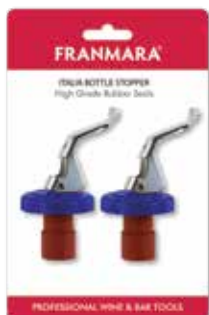

Item # FCPOUR2

3 @ \$2.50 ea.
6 @ \$2.40 ea.
12 @ \$2.30 ea.

Wood Muddler

Item # MUDDLER

3 @ \$3.40 ea.
6 @ \$3.20 ea.
12 @ \$3.00 ea.

Absinthe Spoon

Item # FCABSPN

3 @ \$2.85 ea.
6 @ \$2.70 ea.
12 @ \$2.60 ea.