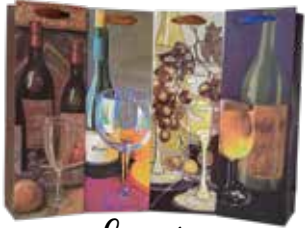

PREMIUM COLLECTION GIFT BAGS

The Premium Collection includes elegant & exclusive designs. Each dozen includes 3 of each of the 4 different designs per pack.

Item # MGBPC

Quantity	1 dozen	3 dozen	6 dozen
Price/dozen	$14.40	$13.20	$12.60
Each Price	$1.20	$1.10	$1.05

Canvas