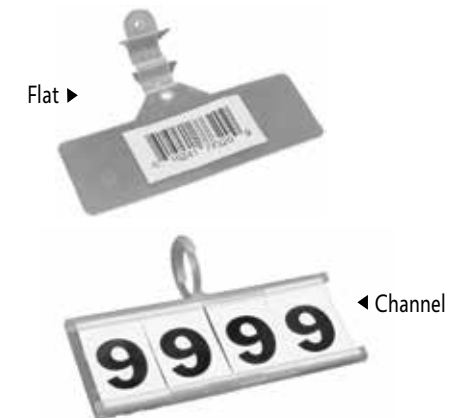

Pallet Stretch Wrap

New technology has perfected this 18" x 1500', high performance, high clarity, low puncture stretch wrap. It allows for a tighter wrap and less shift of your load. 4 rolls/case.

Item # PW-4

1 case $70.00

3 cases $68.00/cs.

6 cases $66.00/cs.

2" Sealing Tape

2" tape x 110 yards