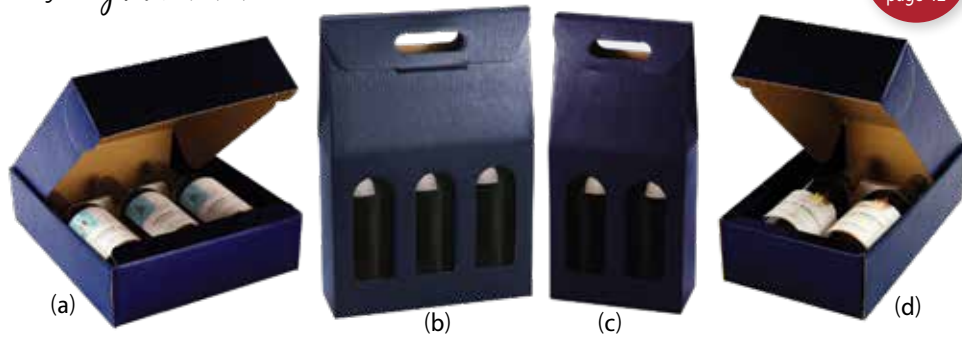

Navy Blue Linen

Custom
Printing on
page 12

Item #	Description	Size	Case Pack	Price
Navy Blue Linen Collection for 750 ml bottles				
(a) IT-BB3NAV	3 Bottle Wine Box	11" x 3 1/2" x 13 3/8"	30/cs.	$166.73
(b) IT-BC3NAV	3 Bottle Wine Carrier	10 5/8" x 3 1/2" x 15"	30/cs.	$109.80
(c) IT-BC2NAV	2 Bottle Wine Carrier	7" x 3 1/2" x 15"	30/cs.	$82.40
(d) IT-BB2NAV	2 Bottle Wine Box	7 1/4" x 3 1/2" x 13 3/8"	30/cs.	$151.10

Custom
Printing on
page 12