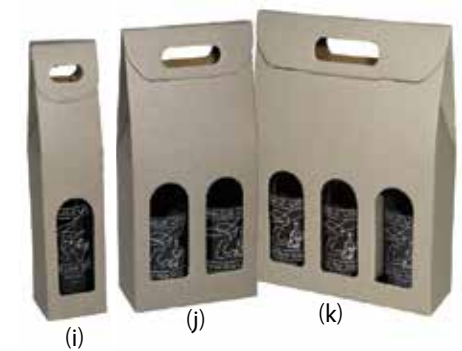

Gray Groove

Item #	Description	Size	Case Pack	Price
Chocolate Pebble Collection for 750 ml bottles				
(g) IT-BC3PMA30	3 Bottle Wine Carrier	10 5/8" x 3 1/2" x 15"	30/cs.	$109.80
(h) IT-BC2PMA30	2 Bottle Wine Carrier	7" x 3 1/2" x 15"	30/cs.	$82.40

Item #	Description	Size	Case Pack	Price
Gray Groove Collection for 750 ml bottles				
(i) IT-BC1GRI	1 Bottle Wine Carrier	3 1/2" x 3 1/2" x 15"	50/cs.	$74.52
(j) IT-BC2GRI30	2 Bottle Wine Carrier	7" x 3 1/2" x 15"	30/cs.	$82.40
(k) IT-BC3GRI30	3 Bottle Wine Carrier	10 5/8" x 3 1/2" x 15"	30/cs.	$109.80