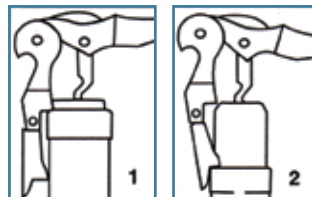

Spiral Wing Corkscrew

BULK Item # CWING

- 6 @ \$3.50 ea.
- 12 @ \$3.40 ea.
- 24 @ \$3.30 ea.

Pulltap® Corkscrew

This unique hinged double-lever system pulls your cork out with 2 easy movements. This corkscrew has a serrated knife blade, a Teflon spiral and a contoured steel handle.

BULK Item # CPULLTAP

- 6 @ \$5.40 ea.
- 12 @ \$5.30 ea.
- 24 @ \$5.20 ea.

13° Angle Waiter Corkscrew in a Display

Invented by a Belgian doctor, the Oblique™ Waiter's Corkscrew with its 13° forward angle and curved handle divides the extracting force to give you a "circular pull" which makes cork extraction easier. The Teflon spiral embeds into the cork on an angle, which also means there is no risk of rupturing the cork or pushing the cork further into the bottle. A foil cutter and bottle opener tuck nicely into the handle. Each corkscrew is individually boxed.