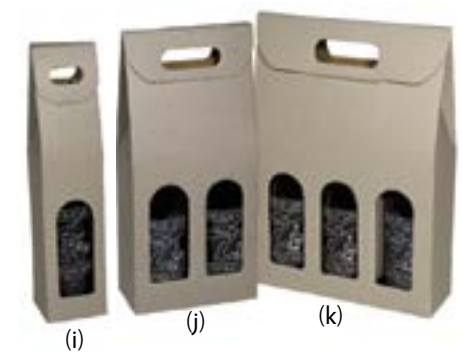

Gray Groove

Item #	Description	Size	Case Pack	Price
Chocolate Pebble Collection for 750 ml bottles				
(g) IT-BC3PMA30	3 Bottle Wine Carrier	10 5/8" x 3 1/2" x 15"	30/cs.	$109.80
(h) IT-BC2PMA30	2 Bottle Wine Carrier	7" x 3 1/2" x 15"	30/cs.	$82.40

Item #	Description	Size	Case Pack	Price
Gray Groove Collection for 750 ml bottles				
(i) IT-BC1GRI	1 Bottle Wine Carrier	3 1/2" x 3 1/2" x 15"	50/cs.	$74.52
(j) IT-BC2GRI30	2 Bottle Wine Carrier	7" x 3 1/2" x 15"	30/cs.	$82.40
(k) IT-BC3GRI30	3 Bottle Wine Carrier	10 5/8" x 3 1/2" x 15"	30/cs.	$109.80