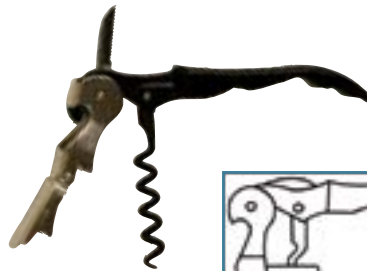

- 3 @ \$1.75 ea.
- 6 @ \$1.70 ea.
- 12 @ \$1.60 ea.

These products and more are sold on the Party Center Rack on page 61.

CORKSCREWS

Waiter Corkscrew

BULK Item # CWAITER

- 6 @ \$3.30 ea.
- 12 @ \$3.20 ea.
- 24 @ \$3.10 ea.

Spiral Wing Corkscrew

BULK Item # CWING

- 6 @ \$3.30 ea.
- 12 @ \$3.20 ea.
- 24 @ \$3.10 ea.

Pulltap® Corkscrew

This unique hinged double-lever system pulls your cork out with 2 easy movements. This corkscrew has a serrated knife blade, a Teflon spiral and a contoured steel handle.

BULK Item # CPULLTAP

- 6 @ \$5.40 ea.
- 12 @ \$5.30 ea.
- 24 @ \$5.20 ea.

13° Angle Waiter Corkscrew in a Display

Invented by a Belgian doctor, the Oblique™ Waiter's Corkscrew with its 13° forward angle and curved handle divides the extracting force to give you a "circular pull" which makes cork extraction easier. The Teflon spiral embeds into the cork on an angle, which also means there is no risk of rupturing the cork or pushing the cork further into the bottle. A foil cutter and bottle opener tuck nicely into the handle. Each corkscrew is individually boxed.