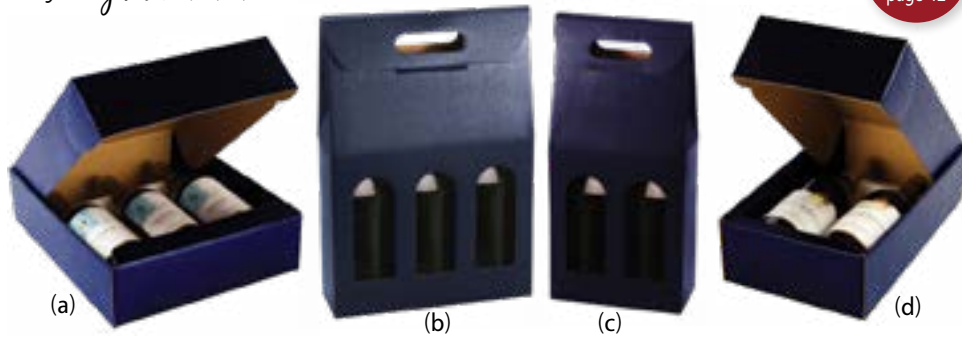

Navy Blue Linen

Custom
Printing on
page 12

Item #	Description	Size	Case Pack	Price
Navy Blue Linen Collection for 750 ml bottles				
(a) IT-BB3NAV	3 Bottle Wine Box	11" x 3 1/2" x 13 3/8"	30/cs.	$166.73
(b) IT-BC3NAV	3 Bottle Wine Carrier	10 5/8" x 3 1/2" x 15"	30/cs.	$109.80
(c) IT-BC2NAV	2 Bottle Wine Carrier	7" x 3 1/2" x 15"	30/cs.	$82.40
(d) IT-BB2NAV	2 Bottle Wine Box	7 1/4" x 3 1/2" x 13 3/8"	30/cs.	$151.10

Custom
Printing on
page 12