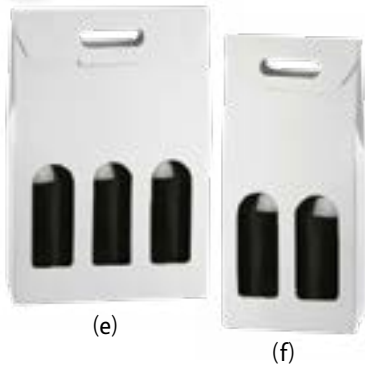

White Kraft