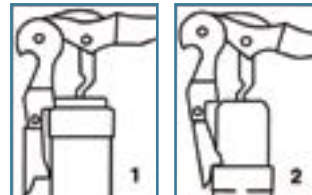

Spiral Wing Corkscrew

BULK Item # CWING

- 6 @ \$3.30 ea.
- 12 @ \$3.20 ea.
- 24 @ \$3.10 ea.

Pulltap® Corkscrew

This unique hinged double-lever system pulls your cork out with 2 easy movements. This corkscrew has a serrated knife blade, a Teflon spiral and a contoured steel handle.

BULK Item # CPULLTAP

- 6 @ \$5.40 ea.
- 12 @ \$5.30 ea.
- 24 @ \$5.20 ea.

13° Angle Waiter Corkscrew in a Display

Invented by a Belgian doctor, the Oblique™ Waiter's Corkscrew with its 13° forward angle and curved handle divides the extracting force to give you a "circular pull" which makes cork extraction easier. The Teflon spiral embeds into the cork on an angle, which also means there is no risk of rupturing the cork or pushing the cork further into the bottle. A foil cutter and bottle opener tuck nicely into the handle. Each corkscrew is individually boxed.