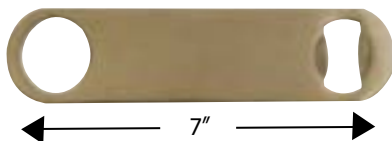

Bartender's Bottle Opener

BULK Item # BAROPENER

1. 6 @ $1.95 ea.
   12 @ $1.85 ea.
   24 @ $1.75 ea.

SUGGESTED RETAIL $2.99