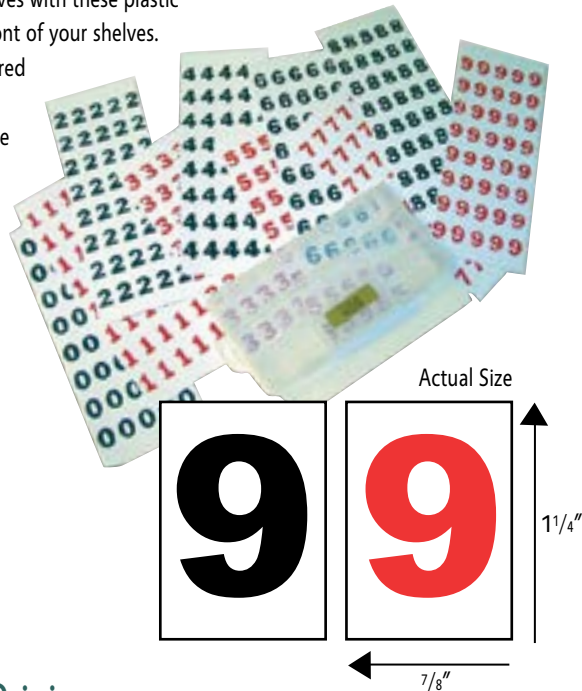

Item # TAPED

\$15.00 ea.

ORDER NOW 1.800.447.2548

Shelf Price Numbers

Display the prices of the items on your shelves with these plastic numbers that fit into the channel on the front of your shelves.

Shelf numbers are 1 1/4" high x 7/8" wide. A red number is printed on one side of the white plastic, and a black number is printed on the other side. Sets are sold as 100 of each number 0-9 and come with a storage box. Individual numbers are sold 100/pak.