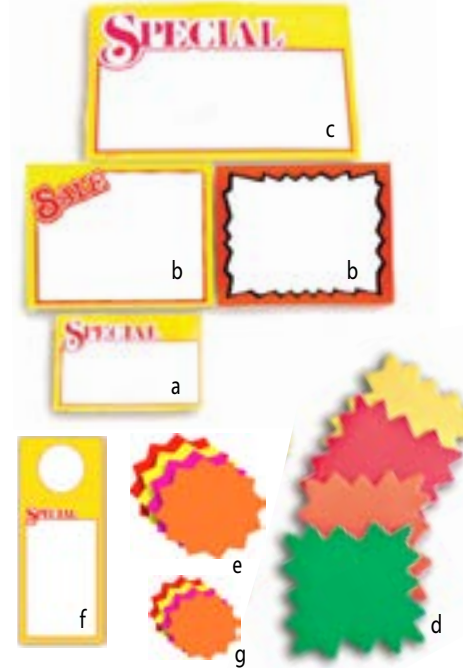

Price Signs

FOR IN-STORE ADVERTISING

Bright signs help you to advertise your BEST prices. Design graphics may vary.

a. Item # PS3

3 1/2" x 5 1/2"
50/pak $5.00
100/pak $9.00

b. Item # PS5

5" x 7"
Sale or Burst
50/pak $6.00
100/pak $11.00

c. Item # PS7

7" x 11"
50/pak $8.50
100/pak $16.00

d. Item # PSB

5" x 5"
Large Starburst
50/pak $6.00
100/pak $11.00

e. Item # PSBC

3" x 3"
Small Starburst
50/pak $5.00
100/pak $9.00

f. Item # PSBN

2 3/4" x 6 1/2"
Bottle Hangers
50/pak $5.00
100/pak $9.00

g. Item # PSBC-MINI

2" x 2"
Mini Burst
50/pak $4.50
100/pak $8.00