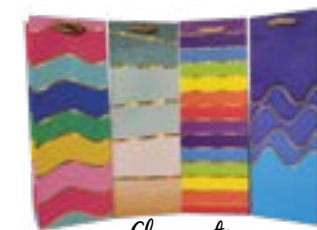

NEW
DESIGNS

Item # MGBPC

Quantity	1 dozen	3 dozen	6 dozen
Price/dozen	\$14.40	\$13.20	\$12.60
Each Price	\$1.20	\$1.10	\$1.05

Canvas

Buckeye

Elements

Wine a Little

Manhattan